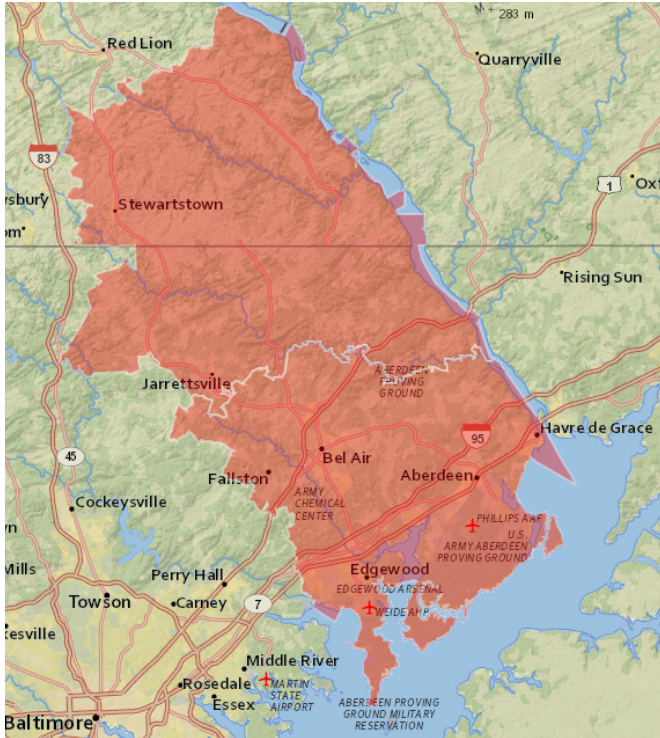

Baltimore Market Zone

HARFORD

Communities

- Aberdeen
- Abingdon
- Gunpowder
- Bel Air
- Riverside
- Churchville
- Darlington
- Edgewood
- Fallston
- Forest Hill
- Havre De Grace
- Joppatowne

Zip Codes

- 21001
- 21005
- 21009
- 21010
- 21014
- 21015
- 21017
- 21034
- 21040
- 21047
- 21050
- 21078
- 21085
- 21028