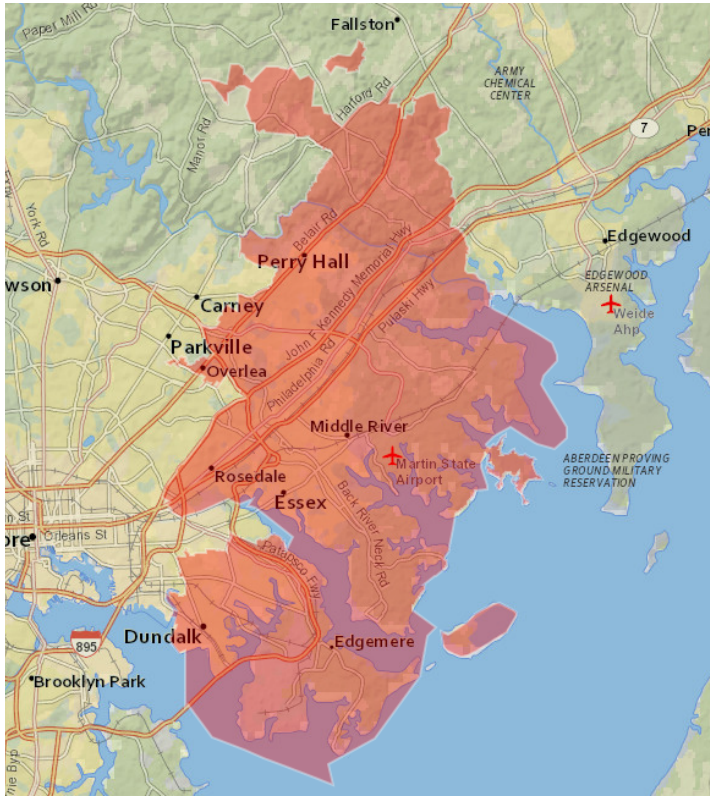

Baltimore Market Zone

BALTIMORE EAST

Communities

- Bradshaw
- Perryhall
- Upper Falls
- White Marsh
- Dundalk
- Sparrows Point
- Middle River
- Essex
- Nottingham
- Rosedale

Zip Codes

- 21021
- 21087
- 21128
- 21156
- 21162
- 21219
- 21220
- 21221
- 21222
- 21236
- 21237